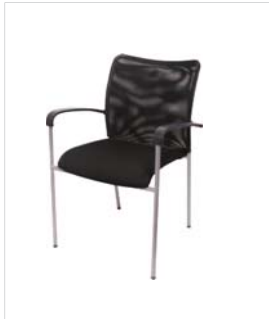

Expo chair

◆ LT-ZE7
Folding Chair
Primary material: steel, acryl
Colour: Transparent

◆ LT-ZE8
Chair
Stackable
Primary material: steel, plastic
Colour: green, blue, red,
light-grey

◆ LT-ZE9
Chair
Stackable
Primary material: steel, leatheroid
Colour: black

◆ LT-ZE10
Chair
Stackable
Primary material: steel, vestee
Colour: red

LINGTONG EXPO FURNITURE

PRODUCT PHOTO SHOW

Expo chair

◆ LT-ZE11
Chair
Stackable
Primary material: steel, fabric
Colour: red, black

◆ LT-ZE14
Folding Chair
Primary material: steel, plastic
Colour: light-grey, black