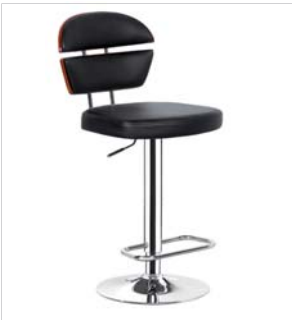

LT-BE65
Material: Steel ,Leatheroid
Color: Black,White